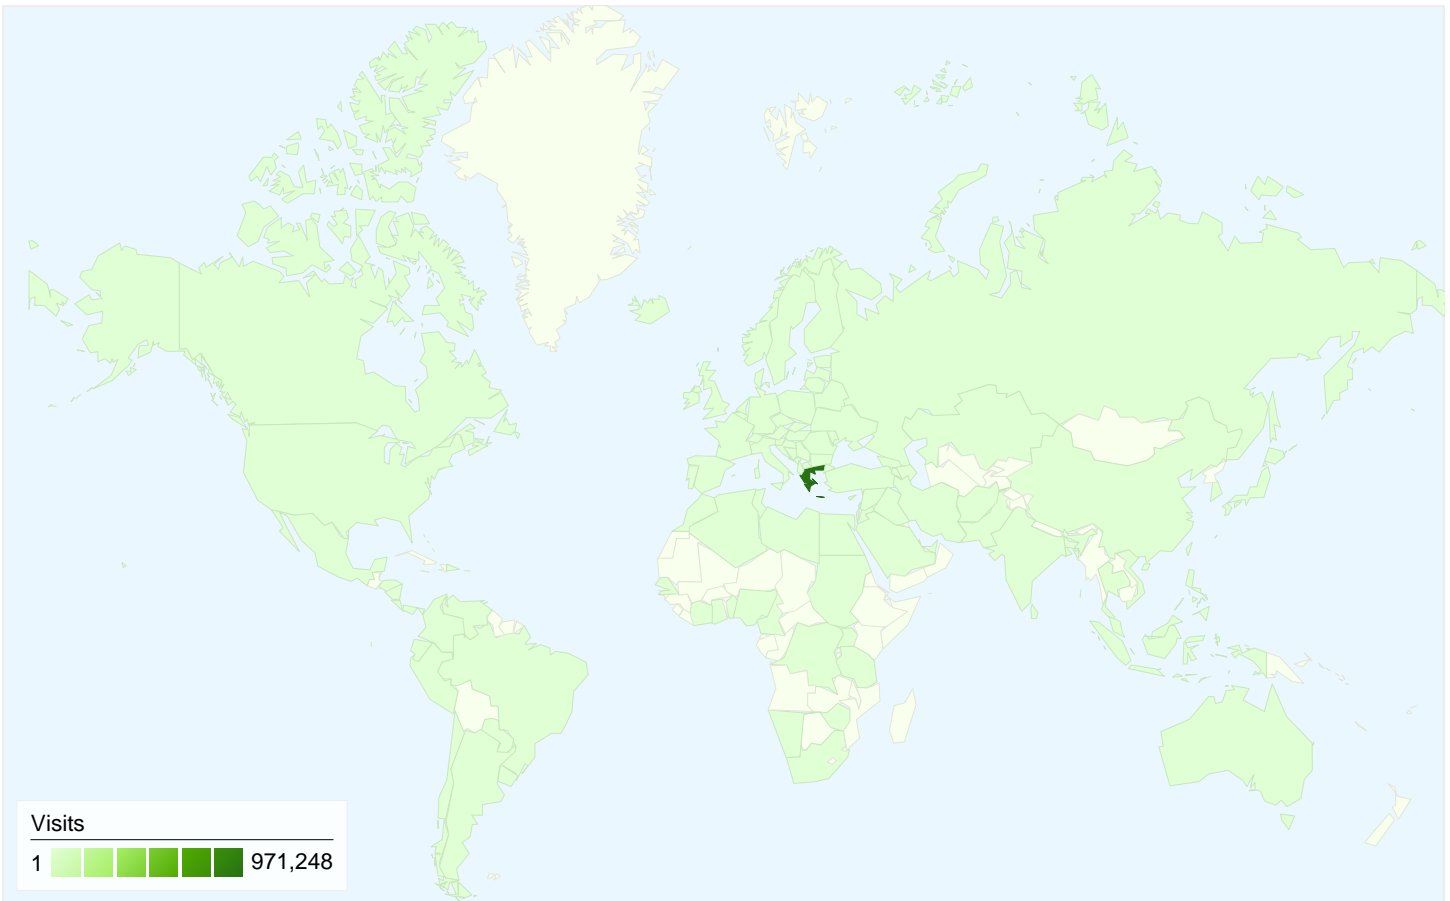

Visitors
596,977

Map Overlay

Traffic Sources Overview

- **Search Engines**
927,234.00 (91.01%)
- **Direct Traffic**
50,444.00 (4.95%)
- **Referring Sites**
41,192.00 (4.04%)
- **Other**
1 (> 0.00%)

Content Overview

596,977 people visited this site

1,018,871 Visits

596,977 Absolute Unique Visitors

3,399,489 Pageviews

3.34 Average Pageviews

00:05:00 Time on Site

62.29% Bounce Rate

33.64% New Visits

Technical Profile

Browser	Visits	% visits
Internet Explorer	399,492	39.21%
Firefox	354,562	34.80%
Chrome	189,321	18.58%
Safari	46,529	4.57%
Opera	11,347	1.11%

All traffic sources sent a total of 1,018,871 visits

1,018,871 visits came from 121 countries/territories

Site Usage

Country/Territory	Visits	Pages/Visit	Avg. Time on Site	% New Visits	Bounce Rate
Visits 1,018,871 % of Site Total: 100.00%					
Pages/Visit 3.34 Site Avg: 3.34 (0.00%)					
Avg. Time on Site 00:05:00 Site Avg: 00:05:00 (0.00%)					
% New Visits 31.92% Site Avg: 33.64% (-5.11%)					
Bounce Rate 62.29% Site Avg: 62.29% (0.00%)					
Greece	971,248	3.34	00:04:59	31.52%	62.19%
Cyprus	23,547	2.60	00:04:13	42.16%	68.11%
Germany	4,476	4.84	00:08:13	39.30%	57.31%
(not set)	4,406	3.47	00:05:56	30.53%	59.65%
United Kingdom	3,124	3.37	00:05:02	38.28%	64.02%
United States	2,393	2.98	00:05:06	45.30%	65.57%
France	1,013	2.91	00:03:19	31.19%	62.29%
Finland	789	6.75	00:09:48	13.18%	31.94%
Netherlands	786	7.70	00:12:13	34.48%	51.78%