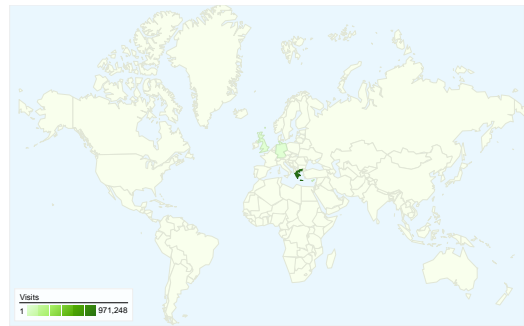

Site Usage

1,018,871 Visits

62.29% Bounce Rate

3,399,489 Pageviews

00:05:00 Avg. Time on Site

3.34 Pages/Visit

33.64% % New Visits

Visitors Overview

Visitors
596,977

Map Overlay

Traffic Sources Overview

- **Search Engines**
927,234.00 (91.01%)
- **Direct Traffic**
50,444.00 (4.95%)
- **Referring Sites**
41,192.00 (4.04%)
- **Other**
1 (> 0.00%)

Content Overview

596,977 people visited this site

1,018,871 Visits

596,977 Absolute Unique Visitors

3,399,489 Pageviews

3.34 Average Pageviews

00:05:00 Time on Site

62.29% Bounce Rate

33.64% New Visits

1,018,871 visits came from 121 countries/territories

Site Usage

Country/Territory	Visits	Pages/Visit	Avg. Time on Site	% New Visits	Bounce Rate
Visits 1,018,871 % of Site Total: 100.00%					
Pages/Visit 3.34 Site Avg: 3.34 (0.00%)					
Avg. Time on Site 00:05:00 Site Avg: 00:05:00 (0.00%)					
% New Visits 31.92% Site Avg: 33.64% (-5.11%)					
Bounce Rate 62.29% Site Avg: 62.29% (0.00%)					
Greece	971,248	3.34	00:04:59	31.52%	62.19%
Cyprus	23,547	2.60	00:04:13	42.16%	68.11%
Germany	4,476	4.84	00:08:13	39.30%	57.31%
(not set)	4,406	3.47	00:05:56	30.53%	59.65%
United Kingdom	3,124	3.37	00:05:02	38.28%	64.02%
United States	2,393	2.98	00:05:06	45.30%	65.57%
France	1,013	2.91	00:03:19	31.19%	62.29%
Finland	789	6.75	00:09:48	13.18%	31.94%
Netherlands	786	7.70	00:12:13	34.48%	51.78%