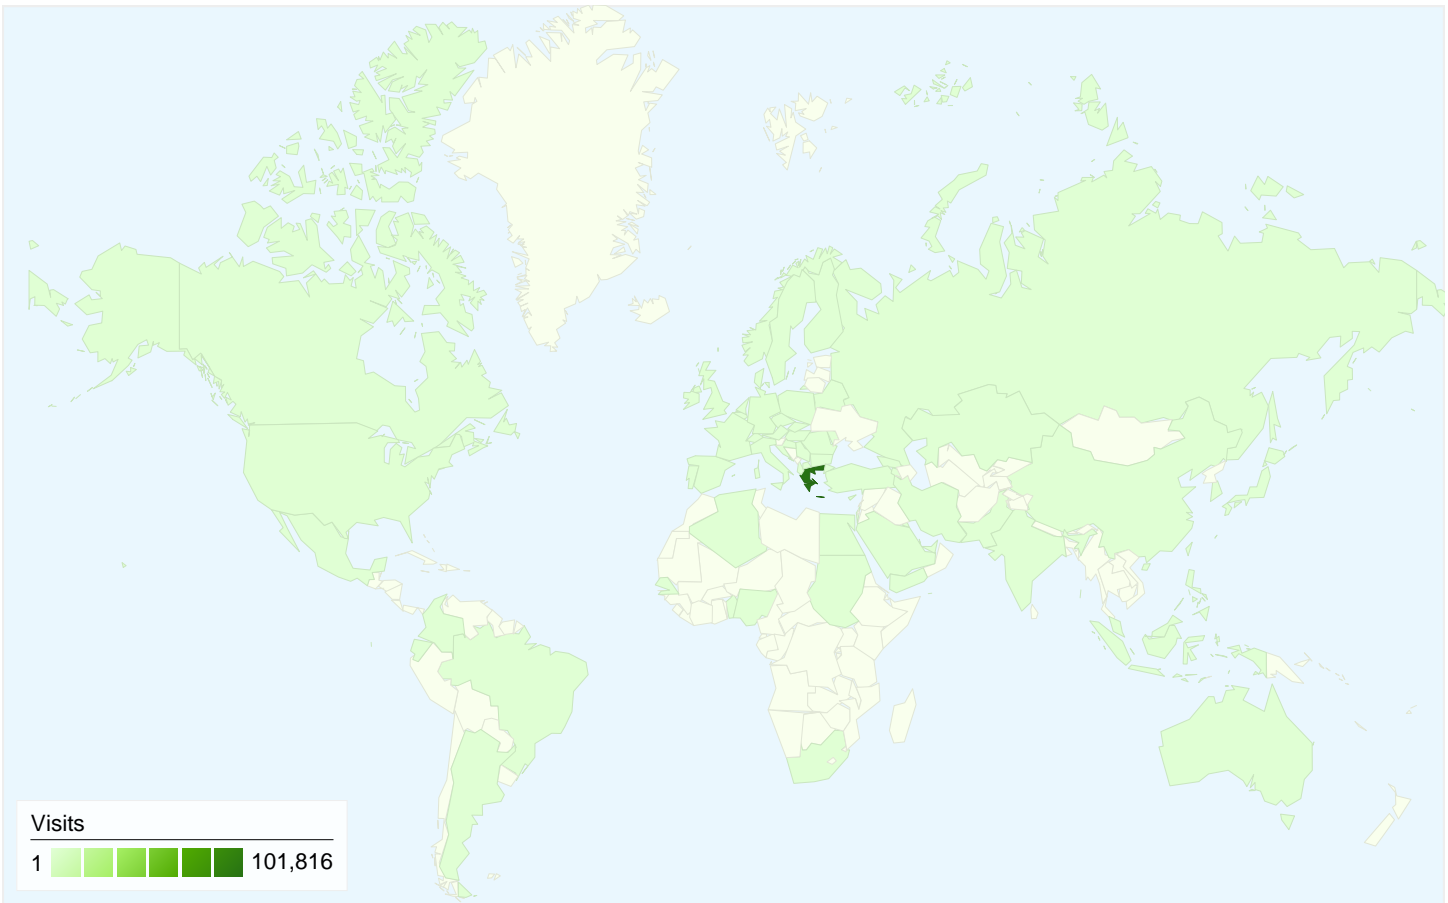

Visitors
37,221

Map Overlay

Traffic Sources Overview

- **Search Engines**
53,855.00 (50.39%)
- **Referring Sites**
29,317.00 (27.43%)
- **Direct Traffic**
23,695.00 (22.17%)

Content Overview

Pages	Pageviews	% Pageviews
/	54,683	8.02%
/usercp.php	19,682	2.89%
/forumdisplay.php?f=27	13,964	2.05%
/forumdisplay.php?f=147	12,920	1.90%
/index.php	11,783	1.73%

37,221 people visited this site

106,867 Visits

37,221 Absolute Unique Visitors

681,435 Pageviews

6.38 Average Pageviews

00:10:48 Time on Site

36.00% Bounce Rate

27.26% New Visits

All traffic sources sent a total of 106,867 visits

-  22.17% Direct Traffic
-  27.43% Referring Sites
-  50.39% Search Engines

- Search Engines
53,855.00 (50.39%)
- Referring Sites
29,317.00 (27.43%)
- Direct Traffic
23,695.00 (22.17%)

106,867 visits came from 68 countries/territories

Site Usage						
Visits	Pages/Visit	Avg. Time on Site	% New Visits	Bounce Rate		
106,867 % of Site Total: 100.00%	6.38 Site Avg: 6.38 (0.00%)	00:10:48 Site Avg: 00:10:48 (0.00%)	27.33% Site Avg: 27.26% (0.25%)	36.00% Site Avg: 36.00% (0.00%)		
Country/Territory	Visits	Pages/Visit	Avg. Time on Site	% New Visits	Bounce Rate	
Greece	101,816	6.40	00:10:48	27.15%	35.85%	
Cyprus	1,609	8.30	00:12:36	39.84%	38.60%	
United Kingdom	865	5.73	00:10:29	16.99%	26.82%	
Germany	829	3.12	00:05:50	24.37%	48.13%	
(not set)	443	4.28	00:10:06	30.70%	32.05%	
United States	309	4.30	00:17:16	18.12%	39.16%	
Finland	218	2.67	00:15:00	7.34%	54.13%	
Switzerland	126	19.67	00:29:53	17.46%	21.43%	
Italy	100	7.44	00:17:18	21.00%	35.00%	