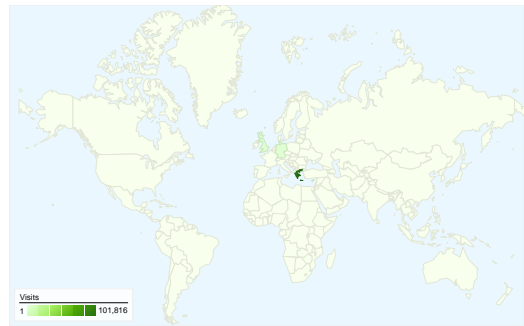

Map Overlay

Traffic Sources Overview

- **Search Engines**
  53,855.00 (50.39%)
- **Referring Sites**
  29,317.00 (27.43%)
- **Direct Traffic**
  23,695.00 (22.17%)

Content Overview

Pages	Pageviews	% Pageviews
/	54,683	8.02%
/usercp.php	19,682	2.89%
/forumdisplay.php?f=27	13,964	2.05%
/forumdisplay.php?f=147	12,920	1.90%
/index.php	11,783	1.73%