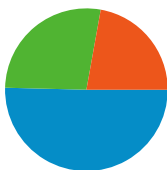

Traffic Sources Overview

- **Search Engines**
  53,855.00 (50.39%)
- **Referring Sites**
  29,317.00 (27.43%)
- **Direct Traffic**
  23,695.00 (22.17%)

Content Overview

Pages	Pageviews	% Pageviews
/	54,683	8.02%
/usercp.php	19,682	2.89%
/forumdisplay.php?f=27	13,964	2.05%
/forumdisplay.php?f=147	12,920	1.90%
/index.php	11,783	1.73%