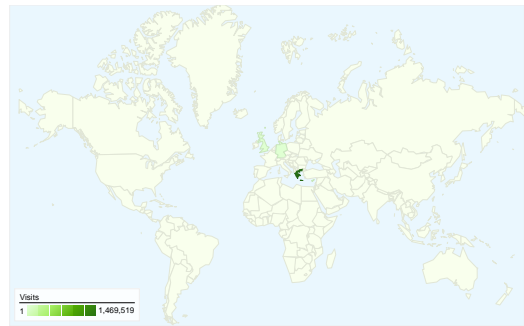

Site Usage

 **1,555,060** Visits

 **36.93%** Bounce Rate

 **9,880,879** Pageviews

 **00:10:42** Avg. Time on Site

 **6.35** Pages/Visit

 **27.97%** % New Visits

Visitors Overview

Visitors
437,789

Map Overlay

Traffic Sources Overview

- **Search Engines**
856,352.00 (55.07%)
- **Referring Sites**
398,724.00 (25.64%)
- **Direct Traffic**
299,983.00 (19.29%)

Content Overview

Pages	Pageviews	% Pageviews
(other)	1,668,890	16.89%
/	783,393	7.93%
/usercp.php	236,089	2.39%
/forumdisplay.php?f=147	187,118	1.89%
/forumdisplay.php?f=145	159,999	1.62%

437,789 people visited this site

1,555,060 Visits

437,789 Absolute Unique Visitors

9,880,879 Pageviews

6.35 Average Pageviews

00:10:42 Time on Site

36.93% Bounce Rate

27.97% New Visits

Top Traffic Sources

Sources	Visits	% visits
google (organic)	826,675	53.16%
parents.gr (referral)	309,922	19.93%
(direct) ((none))	299,983	19.29%
google.gr (referral)	19,463	1.25%
facebook.com (referral)	16,263	1.05%