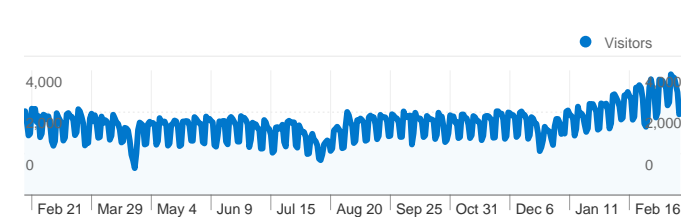

Site Usage

 **1,555,060** Visits

 **36.93%** Bounce Rate

 **9,880,879** Pageviews

 **00:10:42** Avg. Time on Site

 **6.35** Pages/Visit

 **27.97%** % New Visits

Visitors Overview

437,789 people visited this site

1,555,060 Visits

437,789 Absolute Unique Visitors

9,880,879 Pageviews

6.35 Average Pageviews

00:10:42 Time on Site

36.93% Bounce Rate

27.97% New Visits

Switzerland	1,386	10.52	00:16:37	25.40%	31.10%
1 - 10 of 124					

Pages on this site were viewed a total of 9,880,879 times

 **9,880,879** Pageviews

 **6,724,347** Unique Views

 **36.93%** Bounce Rate

Top Content

Pages	Pageviews	% Pageviews
(other)	1,765,772	17.87%
/	783,393	7.93%
/usercp.php	236,089	2.39%
/forumdisplay.php?f=147	187,118	1.89%
/forumdisplay.php?f=145	159,999	1.62%