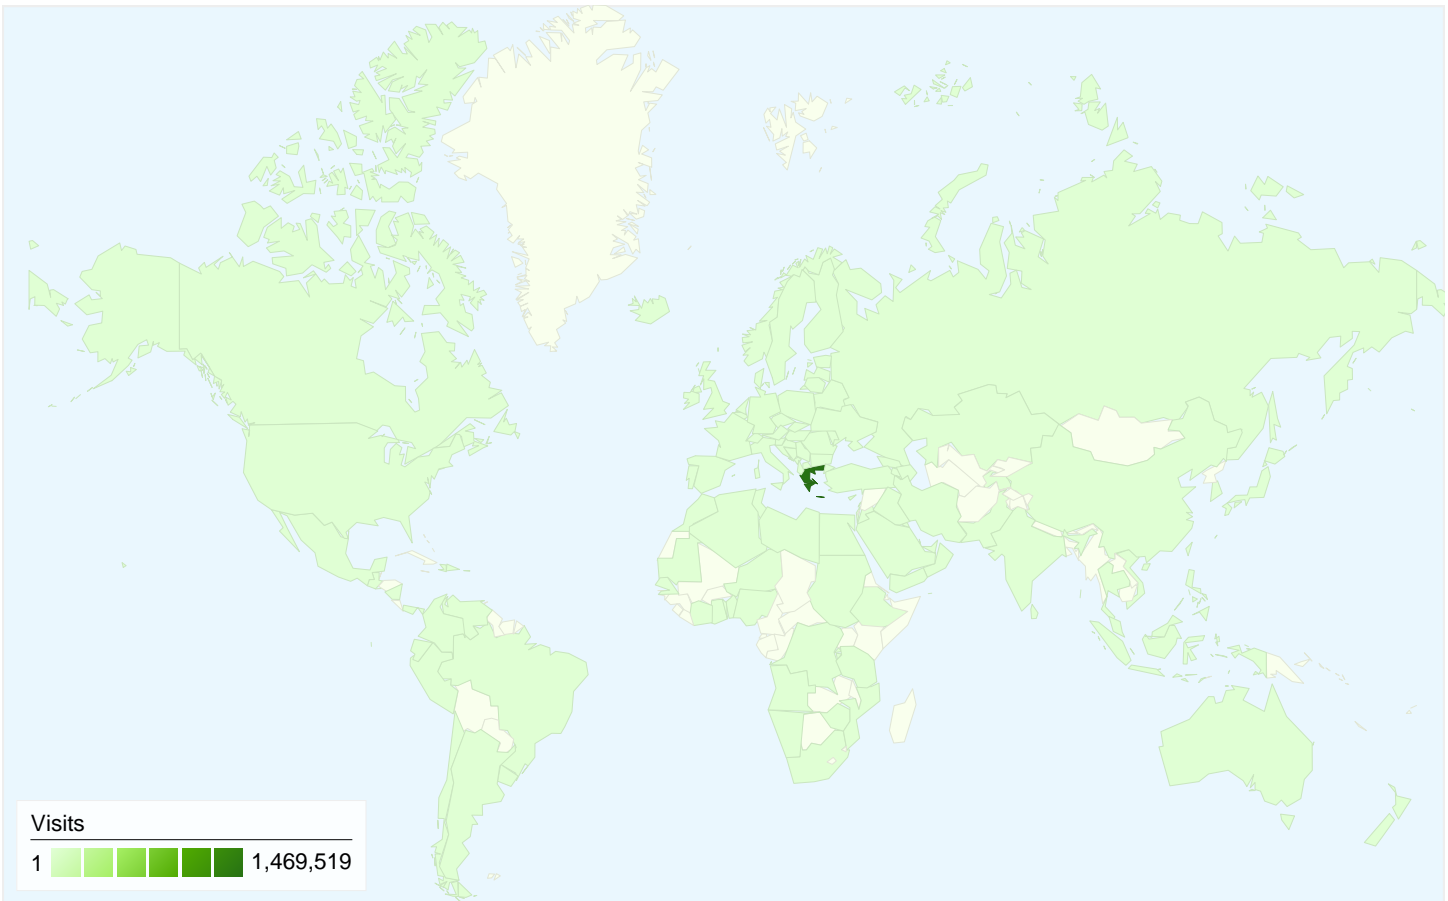

1,555,059 visits came from 124 countries/territories

Site Usage						
Visits	Pages/Visit	Avg. Time on Site	% New Visits	Bounce Rate		
1,555,059 % of Site Total: 100.00%	6.35 Site Avg: 6.35 (> 0.00%)	00:10:42 Site Avg: 00:10:42 (> 0.00%)	27.88% Site Avg: 27.97% (-0.32%)	36.93% Site Avg: 36.93% (> 0.00%)		
Country/Territory	Visits	Pages/Visit	Avg. Time on Site	% New Visits	Bounce Rate	
Greece	1,469,519	6.33	00:10:32	27.84%	36.90%	
Cyprus	29,009	8.44	00:14:31	34.08%	39.22%	
United Kingdom	16,353	8.28	00:16:58	13.87%	28.07%	
Germany	12,833	4.80	00:09:24	25.89%	35.22%	
(not set)	10,465	5.76	00:19:11	24.30%	37.70%	
United States	3,265	3.95	00:10:04	42.45%	51.06%	
Finland	2,142	3.66	00:08:50	4.95%	27.12%	
Italy	1,513	3.88	00:08:15	28.35%	54.86%	
Sweden	1,439	5.32	00:11:20	22.38%	25.23%