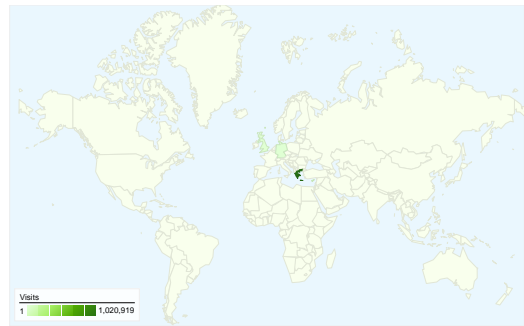

**Site Usage**

**1,082,916** Visits

**62.62%** Bounce Rate

**3,552,697** Pageviews

**00:04:59** Avg. Time on Site

**3.28** Pages/Visit

**34.08%** % New Visits

**Visitors Overview**

**Visitors**  
**588,978**

**Map Overlay**

**Traffic Sources Overview**

- **Search Engines**  
1,003,870.00 (92.70%)
- **Direct Traffic**  
51,161.00 (4.72%)
- **Referring Sites**  
27,884.00 (2.57%)
- **Other**  
1 (> 0.00%)

**1,082,916 visits came from 125 countries/territories**

Site Usage						
Visits	Pages/Visit	Avg. Time on Site	% New Visits	Bounce Rate		
<b>1,082,916</b> % of Site Total: 100.00%	<b>3.28</b> Site Avg: 3.28 (0.00%)	<b>00:04:59</b> Site Avg: 00:04:59 (0.00%)	<b>32.40%</b> Site Avg: 34.08% (-4.93%)	<b>62.62%</b> Site Avg: 62.62% (0.00%)		
Country/Territory	Visits	Pages/Visit	Avg. Time on Site	% New Visits	Bounce Rate	
Greece	<b>1,020,919</b>	3.29	00:04:59	31.98%	62.60%	
Cyprus	<b>25,968</b>	2.35	00:03:33	41.17%	68.01%	
(not set)	<b>11,420</b>	3.82	00:06:10	30.35%	59.26%	
Germany	<b>5,993</b>	3.19	00:04:44	37.81%	59.92%	
United Kingdom	<b>4,321</b>	4.37	00:07:29	37.28%	58.27%	
United States	<b>3,364</b>	4.25	00:07:01	51.63%	50.77%	
France	<b>1,195</b>	2.63	00:04:00	34.64%	63.18%	
Netherlands	<b>1,028</b>	5.00	00:06:34	33.95%	54.09%	
Belgium	<b>943</b>	4.24	00:07:39	30.86%	52.60%	

Italy	<b>929</b>	2.49	00:03:50	48.12%	69.64%
					1 - 10 of 125

Pages on this site were viewed a total of 3,552,697 times

 **3,552,697** Pageviews

 **2,760,353** Unique Views

 **62.62%** Bounce Rate