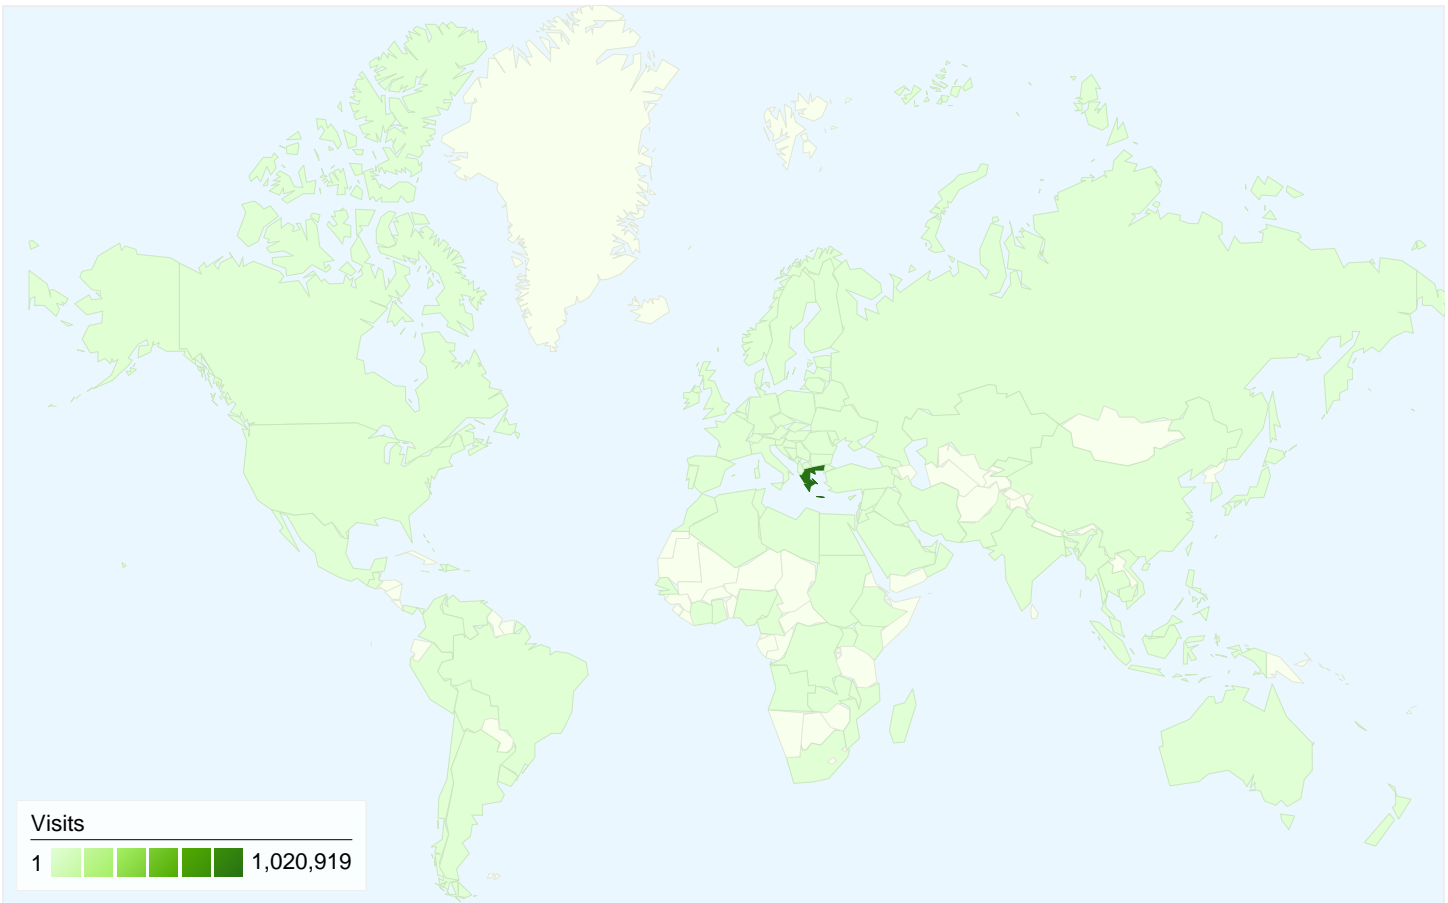

**Visitors**  
**588,978**

**Map Overlay**

**Traffic Sources Overview**

- **Search Engines**  
1,003,870.00 (92.70%)
- **Direct Traffic**  
51,161.00 (4.72%)
- **Referring Sites**  
27,884.00 (2.57%)
- **Other**  
1 (> 0.00%)

## 588,978 people visited this site

1,082,916 Visits

588,978 Absolute Unique Visitors

3,552,697 Pageviews

3.28 Average Pageviews

00:04:59 Time on Site

62.62% Bounce Rate

34.08% New Visits

## Technical Profile

Browser	Visits	% visits
Firefox	370,041	34.17%
Internet Explorer	364,284	33.64%
Chrome	248,708	22.97%
Safari	62,303	5.75%
Android Browser	17,414	1.61%

All traffic sources sent a total of 1,082,916 visits

**1,082,916 visits came from 125 countries/territories**

Site Usage						
Visits	Pages/Visit	Avg. Time on Site	% New Visits	Bounce Rate		
<b>1,082,916</b> % of Site Total: 100.00%	<b>3.28</b> Site Avg: 3.28 (0.00%)	<b>00:04:59</b> Site Avg: 00:04:59 (0.00%)	<b>32.40%</b> Site Avg: 34.08% (-4.93%)	<b>62.62%</b> Site Avg: 62.62% (0.00%)		
Country/Territory	Visits	Pages/Visit	Avg. Time on Site	% New Visits	Bounce Rate	
Greece	<b>1,020,919</b>	3.29	00:04:59	31.98%	62.60%	
Cyprus	<b>25,968</b>	2.35	00:03:33	41.17%	68.01%	
(not set)	<b>11,420</b>	3.82	00:06:10	30.35%	59.26%	
Germany	<b>5,993</b>	3.19	00:04:44	37.81%	59.92%	
United Kingdom	<b>4,321</b>	4.37	00:07:29	37.28%	58.27%	
United States	<b>3,364</b>	4.25	00:07:01	51.63%	50.77%	
France	<b>1,195</b>	2.63	00:04:00	34.64%	63.18%	
Netherlands	<b>1,028</b>	5.00	00:06:34	33.95%	54.09%	
Belgium	<b>943</b>	4.24	00:07:39	30.86%	52.60%	