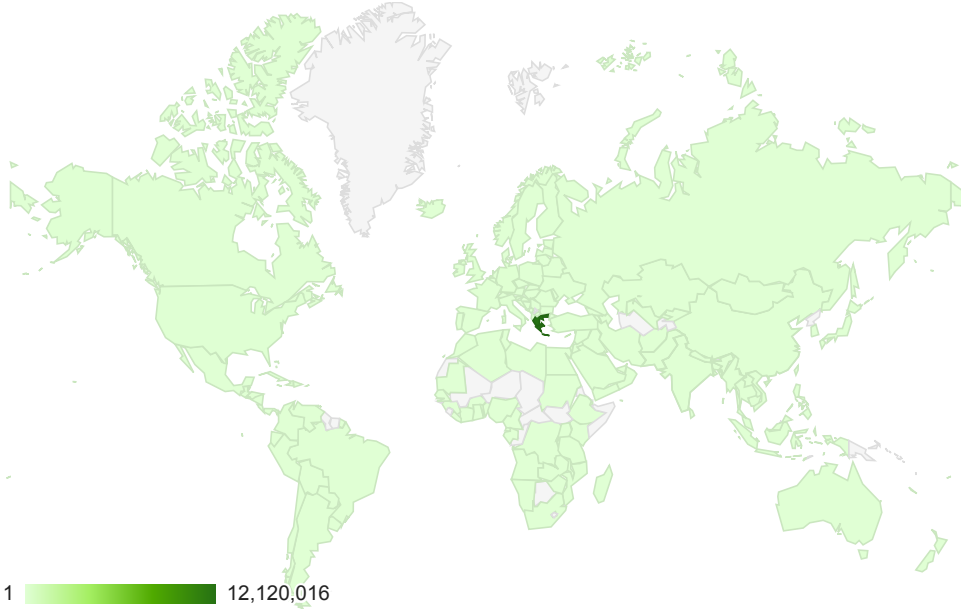

Location

% of visits: 100.00%

Map Overlay

Site Usage

Visits 12,827,267 % of Total: 100.00% (12,827,267)	Pages / Visit 3.00 Site Avg: 3.00 (0.00%)	Avg. Visit Duration 00:04:37 Site Avg: 00:04:37 (0.00%)	% New Visits 32.94% Site Avg: 32.94% (0.00%)	Bounce Rate 63.58% Site Avg: 63.58% (0.00%)
---	--	--	---	--

Country / Territory	Visits	Pages / Visit	Avg. Visit Duration	% New Visits	Bounce Rate
1. Greece	12,120,016	3.01	00:04:37	31.84%	63.49%
2. Cyprus	325,705	2.27	00:03:29	39.53%	68.85%
3. (not set)	74,342	2.88	00:06:29	29.75%	64.00%
4. Germany	72,233	3.22	00:04:54	38.17%	60.92%
5. United Kingdom	54,281	3.84	00:06:15	38.30%	60.59%
6. United States	37,412	3.80	00:06:25	50.98%	62.04%
7. France	15,236	3.17	00:04:34	33.03%	58.57%
8. Netherlands	14,454	5.19	00:06:59	32.81%	53.33%
9. Italy	13,968	3.45	00:05:57	38.99%	62.06%
10. Belgium	12,324	4.57	00:08:23	29.75%	47.49%