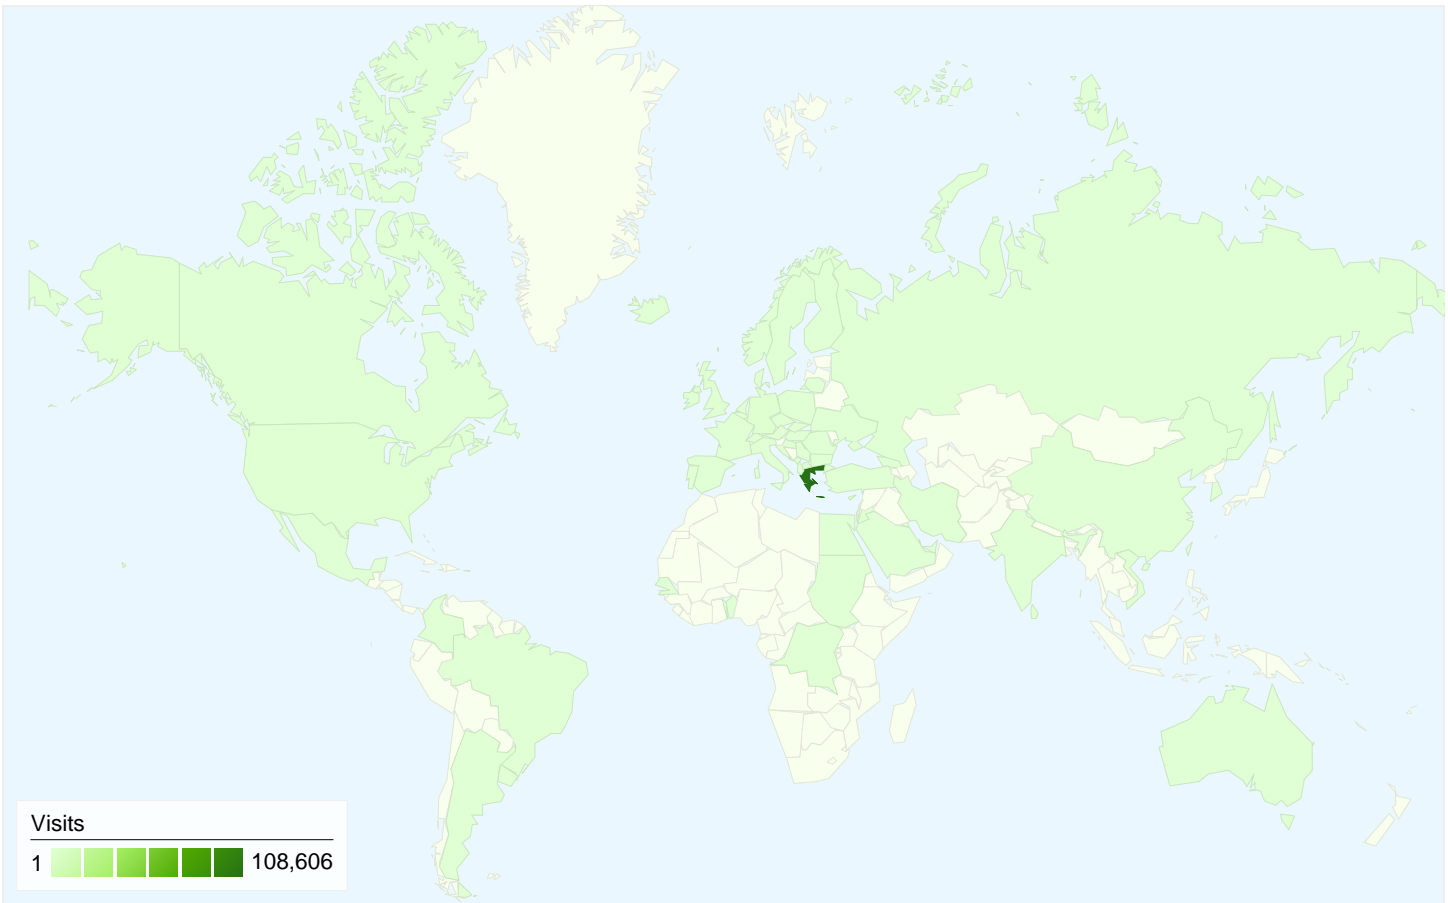

38,766 people visited this site

114,188 Visits

38,766 Absolute Unique Visitors

721,504 Pageviews

6.32 Average Pageviews

00:10:53 Time on Site

36.52% Bounce Rate

27.57% New Visits

All traffic sources sent a total of 114,188 visits

-  **22.72%** Direct Traffic
-  **25.41%** Referring Sites
-  **51.87%** Search Engines

- **Search Engines**
59,231.00 (51.87%)
- **Referring Sites**
29,011.00 (25.41%)
- **Direct Traffic**
25,946.00 (22.72%)

114,188 visits came from 66 countries/territories

Site Usage						
Visits	Pages/Visit	Avg. Time on Site	% New Visits	Bounce Rate		
114,188 % of Site Total: 100.00%	6.32 Site Avg: 6.32 (0.00%)	00:10:53 Site Avg: 00:10:53 (0.00%)	27.65% Site Avg: 27.57% (0.28%)	36.52% Site Avg: 36.52% (0.00%)		
Country/Territory	Visits	Pages/Visit	Avg. Time on Site	% New Visits	Bounce Rate	
Greece	108,606	6.30	00:10:53	27.49%	36.45%	
Cyprus	1,683	8.39	00:11:19	36.96%	38.62%	
Germany	1,004	3.21	00:05:55	24.20%	44.32%	
United Kingdom	896	11.01	00:15:23	19.42%	24.44%	
(not set)	698	4.83	00:12:49	37.68%	33.95%	
United States	339	4.06	00:14:04	21.83%	36.28%	
Finland	192	2.85	00:03:29	6.25%	46.35%	
Switzerland	149	16.60	00:31:10	8.72%	12.08%	
Sweden	101	3.55	00:05:37	24.75%	23.76%	