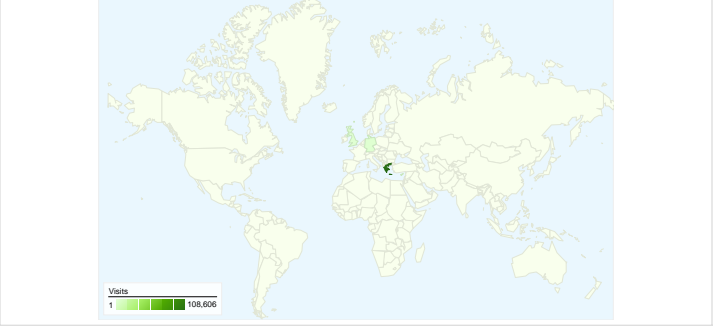

Site Usage

Visitors Overview

Map Overlay

Traffic Sources Overview

Content Overview

Pages	Pageviews	% Pageviews
/	56,134	7.78%
/usercp.php	20,170	2.80%
/forumdisplay.php?f=147	15,794	2.19%
/forumdisplay.php?f=145	12,426	1.72%
/forumdisplay.php?f=27	12,416	1.72%

38,766 people visited this site

114,188 Visits

38,766 Absolute Unique Visitors

721,504 Pageviews

6.32 Average Pageviews

00:10:53 Time on Site

36.52% Bounce Rate

27.57% New Visits

All traffic sources sent a total of 114,188 visits

-  **22.72%** Direct Traffic
-  **25.41%** Referring Sites
-  **51.87%** Search Engines

- **Search Engines**
59,231.00 (51.87%)
- **Referring Sites**
29,011.00 (25.41%)
- **Direct Traffic**
25,946.00 (22.72%)

114,188 visits came from 66 countries/territories

Site Usage						
Visits	Pages/Visit	Avg. Time on Site	% New Visits	Bounce Rate		
114,188 % of Site Total: 100.00%	6.32 Site Avg: 6.32 (0.00%)	00:10:53 Site Avg: 00:10:53 (0.00%)	27.65% Site Avg: 27.57% (0.28%)	36.52% Site Avg: 36.52% (0.00%)		
Country/Territory	Visits	Pages/Visit	Avg. Time on Site	% New Visits	Bounce Rate	
Greece	108,606	6.30	00:10:53	27.49%	36.45%	
Cyprus	1,683	8.39	00:11:19	36.96%	38.62%	
Germany	1,004	3.21	00:05:55	24.20%	44.32%	
United Kingdom	896	11.01	00:15:23	19.42%	24.44%	
(not set)	698	4.83	00:12:49	37.68%	33.95%	
United States	339	4.06	00:14:04	21.83%	36.28%	
Finland	192	2.85	00:03:29	6.25%	46.35%	
Switzerland	149	16.60	00:31:10	8.72%	12.08%	
Sweden	101	3.55	00:05:37	24.75%	23.76%	