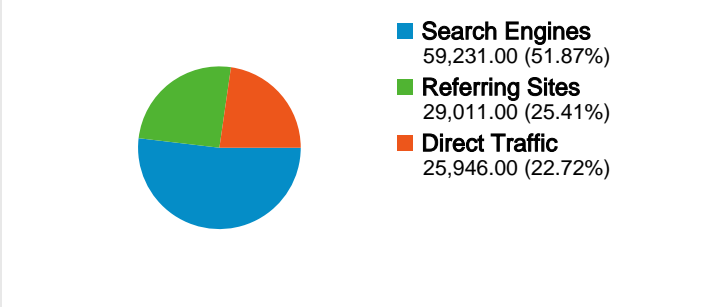

Site Usage

Visitors Overview

Map Overlay

Traffic Sources Overview

Content Overview

Pages	Pageviews	% Pageviews
/	56,134	7.78%
/usercp.php	20,170	2.80%
/forumdisplay.php?f=147	15,794	2.19%
/forumdisplay.php?f=145	12,426	1.72%
/forumdisplay.php?f=27	12,416	1.72%

38,766 people visited this site

114,188 Visits

38,766 Absolute Unique Visitors

721,504 Pageviews

6.32 Average Pageviews

00:10:53 Time on Site

36.52% Bounce Rate

27.57% New Visits

All traffic sources sent a total of 114,188 visits

-  **22.72%** Direct Traffic
-  **25.41%** Referring Sites
-  **51.87%** Search Engines

- **Search Engines**
59,231.00 (51.87%)
- **Referring Sites**
29,011.00 (25.41%)
- **Direct Traffic**
25,946.00 (22.72%)

114,188 visits came from 66 countries/territories

Site Usage						
Visits	Pages/Visit	Avg. Time on Site	% New Visits	Bounce Rate		
114,188 % of Site Total: 100.00%	6.32 Site Avg: 6.32 (0.00%)	00:10:53 Site Avg: 00:10:53 (0.00%)	27.65% Site Avg: 27.57% (0.28%)	36.52% Site Avg: 36.52% (0.00%)		
Country/Territory	Visits	Pages/Visit	Avg. Time on Site	% New Visits	Bounce Rate	
Greece	108,606	6.30	00:10:53	27.49%	36.45%	
Cyprus	1,683	8.39	00:11:19	36.96%	38.62%	
Germany	1,004	3.21	00:05:55	24.20%	44.32%	
United Kingdom	896	11.01	00:15:23	19.42%	24.44%	
(not set)	698	4.83	00:12:49	37.68%	33.95%	
United States	339	4.06	00:14:04	21.83%	36.28%	
Finland	192	2.85	00:03:29	6.25%	46.35%	
Switzerland	149	16.60	00:31:10	8.72%	12.08%	
Sweden	101	3.55	00:05:37	24.75%	23.76%	