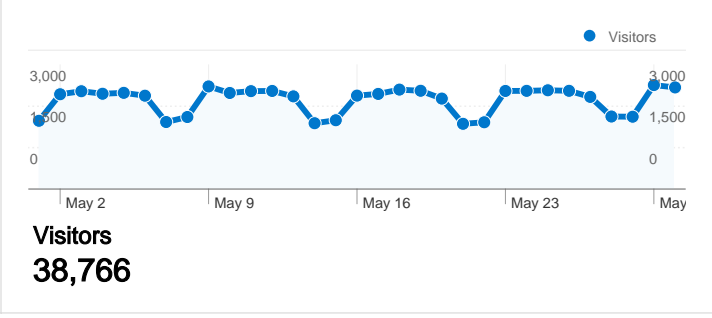

Visitors Overview