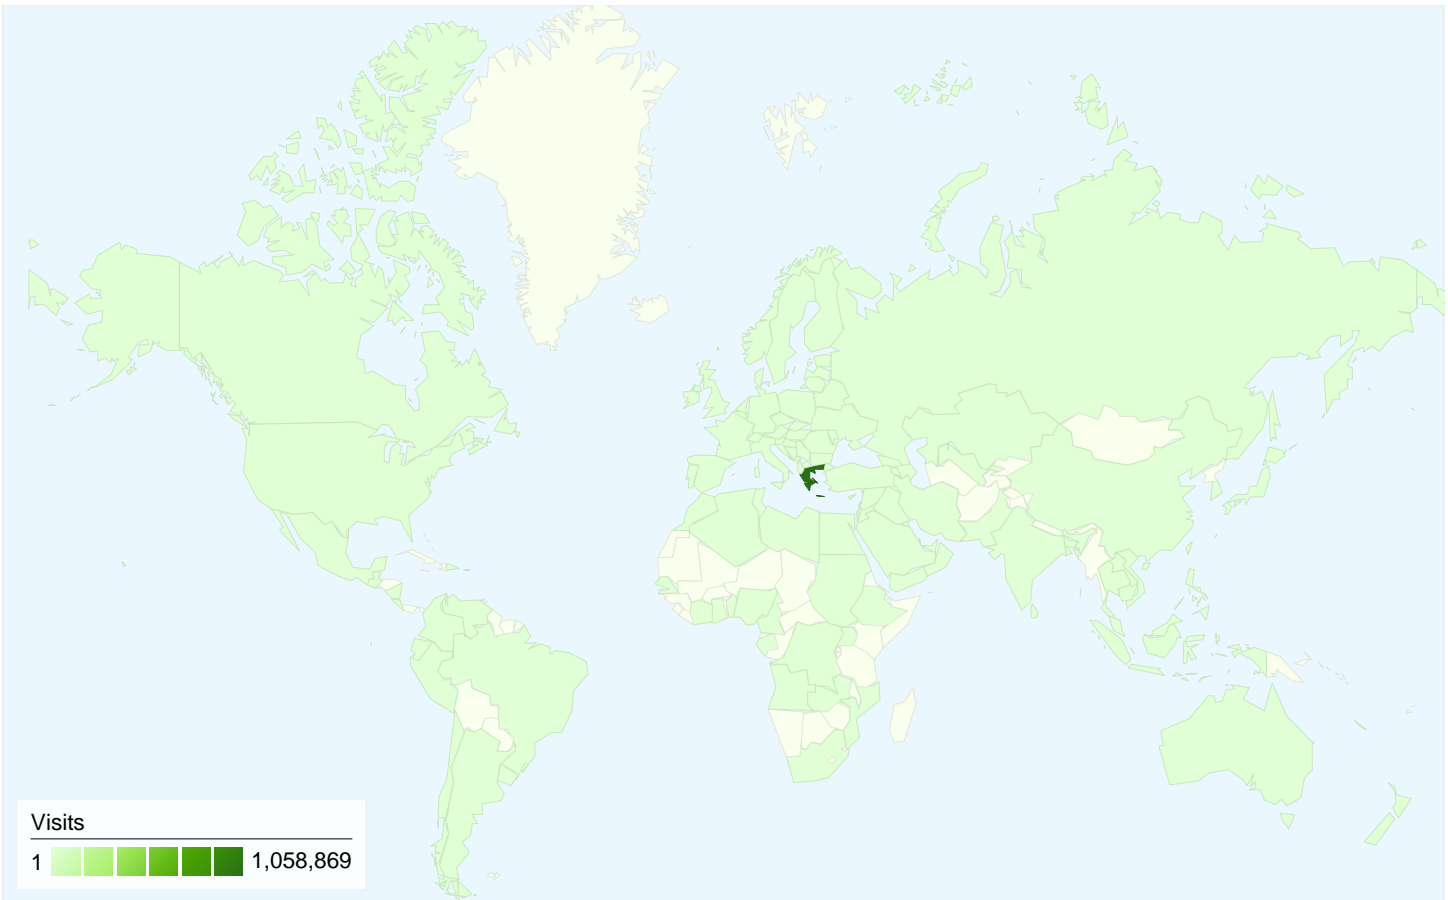

This report is generated in fast-access mode.

1,118,342 visits came from 124 countries/territories in the "All Visits" segment

Site Usage

Country/Territory	Visits	Pages/Visit	Avg. Time on Site	% New Visits	Bounce Rate
Visits 1,118,342 Mobile Traffic: 76,068					
Pages/Visit 2.98 Mobile Traffic: 2.66					
Avg. Time on Site 00:04:36 Mobile Traffic: 00:04:55					
% New Visits 31.48% Mobile Traffic: 26.19%					
Bounce Rate 63.36% Mobile Traffic: 63.08%					
Country/Territory	Visits	Pages/Visit	Avg. Time on Site	% New Visits	Bounce Rate
Greece					
All Visits	1,058,869	2.99	00:04:36	31.14%	63.25%
Mobile Traffic	72,244	2.88	00:05:07	25.42%	61.97%
% of Total	6.82%	-3.72%	11.18%	-18.37%	-2.01%
Cyprus					
All Visits	27,673	2.09	00:03:14	40.30%	69.25%
Mobile Traffic	2,630	2.08	00:03:31	37.33%	67.86%
% of Total	9.50%	-0.23%	9.16%	-7.38%	-2.01%
Germany					