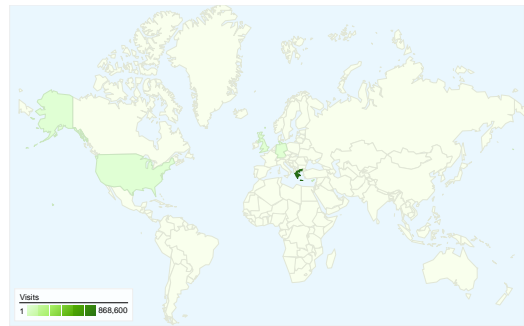

Site Usage

912,214 Visits

59.86% Bounce Rate

3,296,617 Pageviews

00:05:45 Avg. Time on Site

3.61 Pages/Visit

33.45% % New Visits

Visitors Overview

Visitors
502,110

Map Overlay

Traffic Sources Overview

- **Search Engines**
803,935.00 (88.13%)
- **Direct Traffic**
56,910.00 (6.24%)
- **Referring Sites**
51,368.00 (5.63%)
- **Other**
1 (> 0.00%)

Content Overview

All traffic sources sent a total of 912,214 visits

-  **6.24%** Direct Traffic
-  **5.63%** Referring Sites
-  **88.13%** Search Engines

- **Search Engines**
803,935.00 (88.13%)
- **Direct Traffic**
56,910.00 (6.24%)
- **Referring Sites**
51,368.00 (5.63%)
- **Other**
1 (> 0.00%)

Visits 912,214 % of Site Total: 100.00%	Pages/Visit 3.61 Site Avg: 3.61 (0.00%)	Avg. Time on Site 00:05:45 Site Avg: 00:05:45 (0.00%)	% New Visits 33.56% Site Avg: 33.45% (0.34%)	Bounce Rate 59.86% Site Avg: 59.86% (0.00%)	
Country/Territory	Visits	Pages/Visit	Avg. Time on Site	% New Visits	Bounce Rate
Greece	868,600	3.63	00:05:47	33.13%	59.71%
Cyprus	21,599	2.43	00:03:32	44.63%	67.81%
Germany	4,155	5.25	00:08:37	38.56%	53.57%
United Kingdom	3,218	3.76	00:05:32	39.06%	61.84%
United States	2,394	4.08	00:08:37	37.93%	53.30%
(not set)	2,372	2.85	00:07:34	37.39%	62.69%
France	1,163	3.59	00:04:52	38.87%	60.02%
Italy	900	4.98	00:07:35	36.44%	52.89%
Sweden	741	3.18	00:05:27	26.32%	44.53%