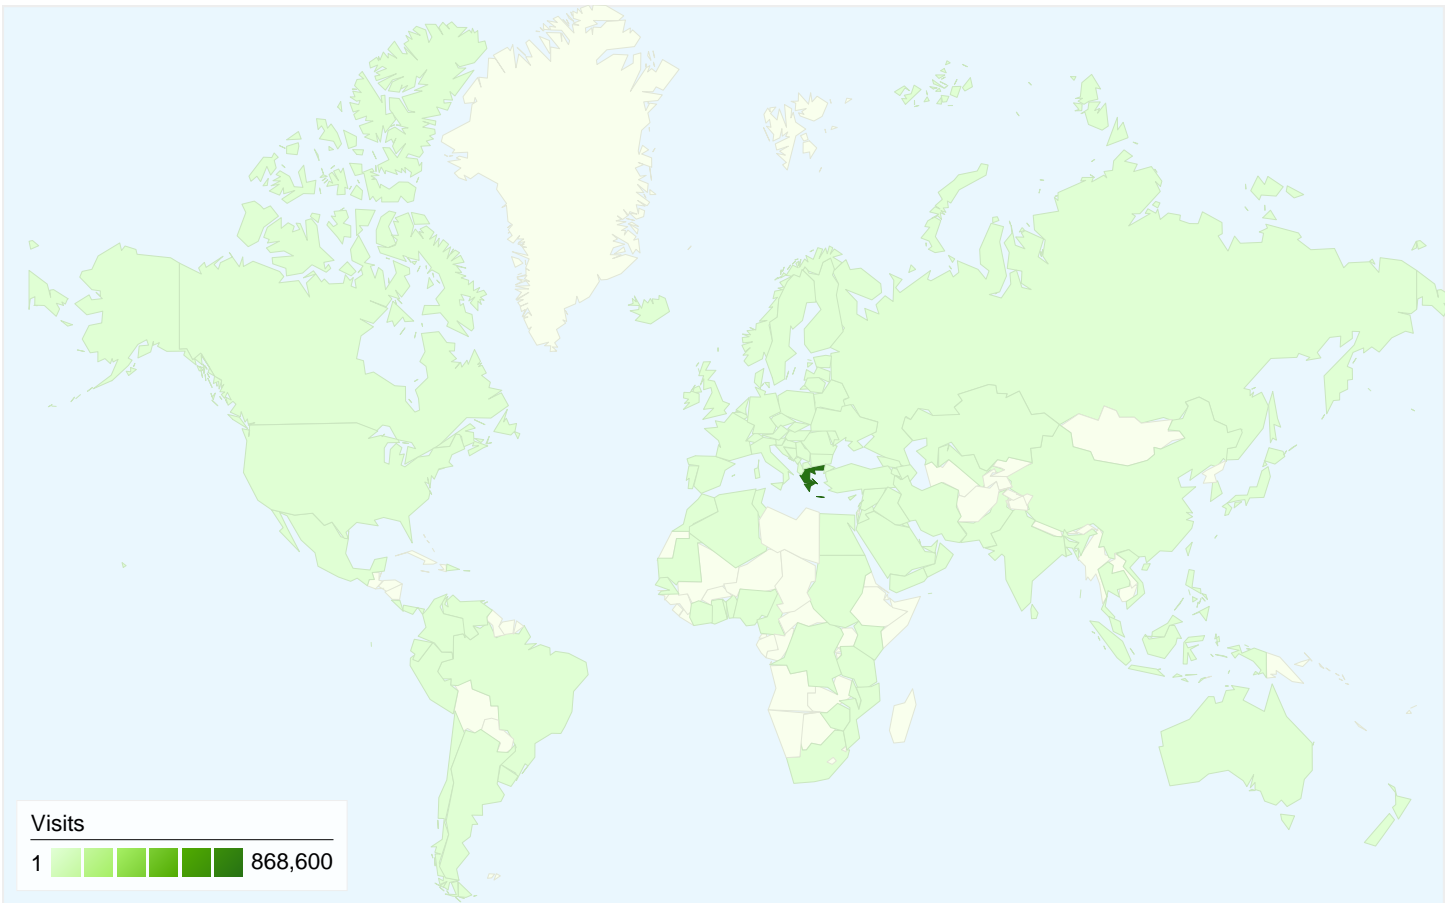

912,214 visits came from 118 countries/territories

Site Usage

Visits 912,214 % of Site Total: 100.00%	Pages/Visit 3.61 Site Avg: 3.61 (0.00%)	Avg. Time on Site 00:05:45 Site Avg: 00:05:45 (0.00%)	% New Visits 33.56% Site Avg: 33.45% (0.34%)	Bounce Rate 59.86% Site Avg: 59.86% (0.00%)	
Country/Territory	Visits	Pages/Visit	Avg. Time on Site	% New Visits	Bounce Rate
Greece	868,600	3.63	00:05:47	33.13%	59.71%
Cyprus	21,599	2.43	00:03:32	44.63%	67.81%
Germany	4,155	5.25	00:08:37	38.56%	53.57%
United Kingdom	3,218	3.76	00:05:32	39.06%	61.84%
United States	2,394	4.08	00:08:37	37.93%	53.30%
(not set)	2,372	2.85	00:07:34	37.39%	62.69%
France	1,163	3.59	00:04:52	38.87%	60.02%
Italy	900	4.98	00:07:35	36.44%	52.89%
Sweden	741	3.18	00:05:27	26.32%	44.53%