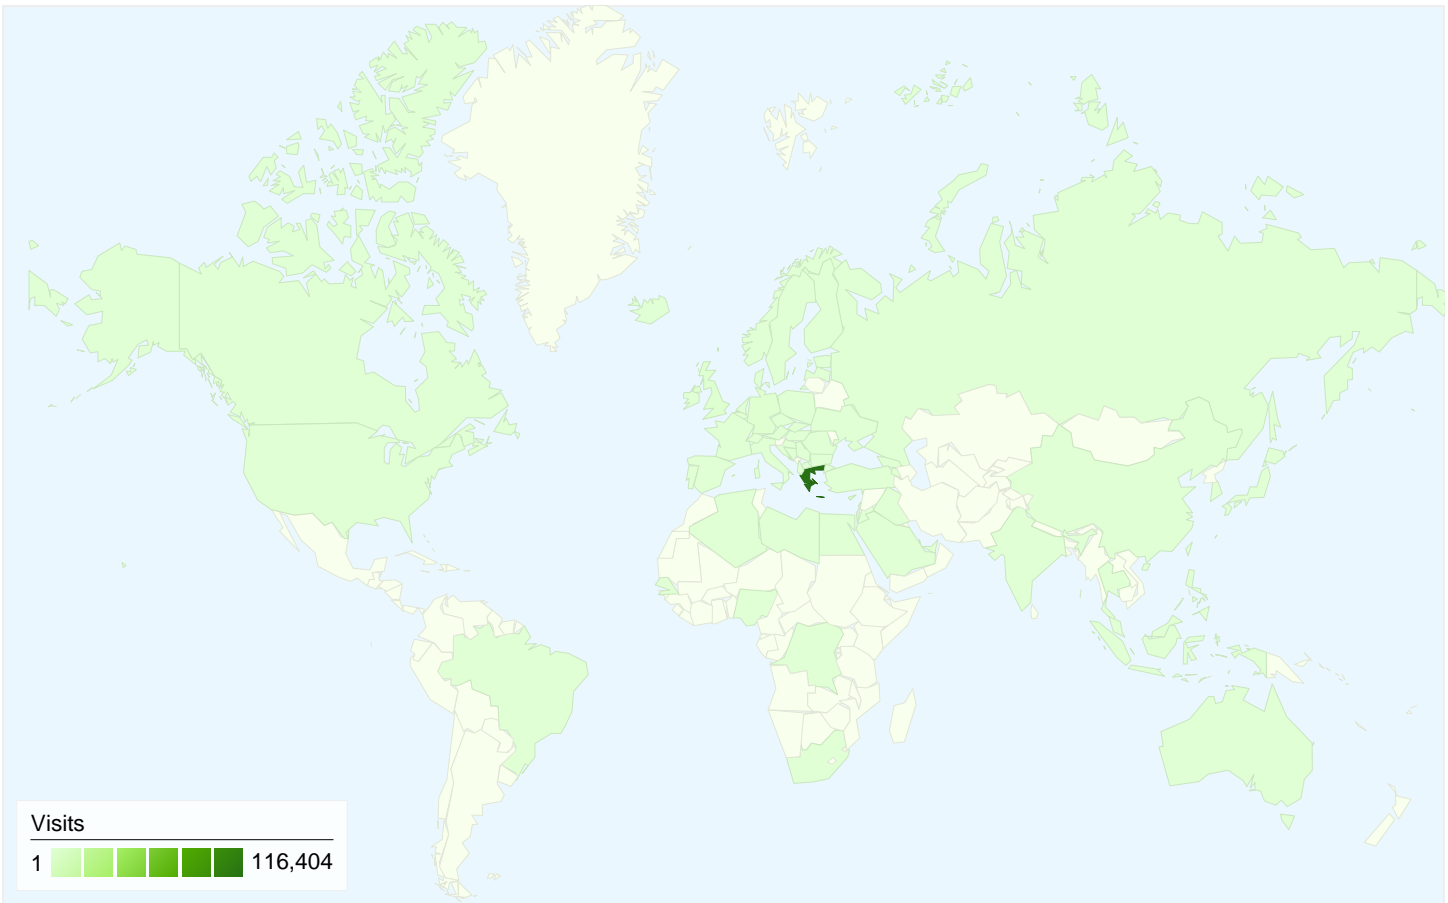

46,161 people visited this site

124,481 Visits

46,161 Absolute Unique Visitors

786,003 Pageviews

6.31 Average Pageviews

00:10:19 Time on Site

38.52% Bounce Rate

29.45% New Visits

15.55% Direct Traffic

23.32% Referring Sites

61.13% Search Engines

- Search Engines
76,101.00 (61.13%)
- Referring Sites
29,028.00 (23.32%)
- Direct Traffic
19,352.00 (15.55%)

Top Traffic Sources

Sources	Visits	% visits	Keywords	Visits	% visits
google (organic)	73,269	58.86%	parentscafe	7,115	9.35%
parents.gr (referral)	23,904	19.20%	parents cafe	5,588	7.34%
(direct) ((none))	19,352	15.55%	(not provided)	1,171	1.54%
search (organic)	1,369	1.10%	καφε εξωσωματικησ	1,091	1.43%
facebook.com (referral)	1,103	0.89%	parentscafe.gr	845	1.11%

124,481 visits came from 67 countries/territories

Site Usage						
Visits	Pages/Visit	Avg. Time on Site	% New Visits	Bounce Rate		
124,481 % of Site Total: 100.00%	6.31 Site Avg: 6.31 (0.00%)	00:10:19 Site Avg: 00:10:19 (0.00%)	29.18% Site Avg: 29.45% (-0.92%)	38.52% Site Avg: 38.52% (0.00%)		
Country/Territory	Visits	Pages/Visit	Avg. Time on Site	% New Visits	Bounce Rate	
Greece	116,404	6.28	00:10:11	29.25%	38.56%	
Cyprus	2,661	8.65	00:15:43	32.51%	40.02%	
United Kingdom	1,718	7.25	00:12:32	11.87%	28.99%	
(not set)	1,189	6.22	00:11:46	28.34%	43.23%	
Germany	1,082	4.83	00:09:46	29.67%	37.15%	
United States	286	3.51	00:07:31	36.36%	51.05%	
Sweden	247	7.58	00:18:46	13.77%	14.57%	
Finland	176	3.73	00:06:26	5.11%	17.05%	
Switzerland	128	8.12	00:15:57	23.44%	22.66%	

Netherlands	96	3.81	00:08:12	50.00%	35.42%
					1 - 10 of 67

Pages on this site were viewed a total of 786,003 times

786,003 Pageviews

534,083 Unique Views

38.52% Bounce Rate

Top Content

Pages	Pageviews	% Pageviews
/	61,540	7.83%
/forumdisplay.php?f=145	18,185	2.31%
/usercp.php	17,049	2.17%
/forumdisplay.php?f=147	16,199	2.06%
/private.php	12,573	1.60%