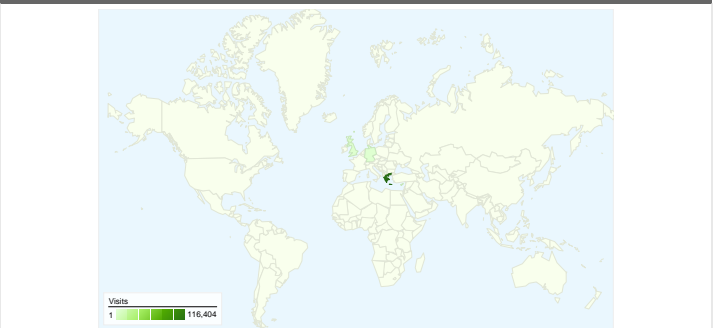

Map Overlay