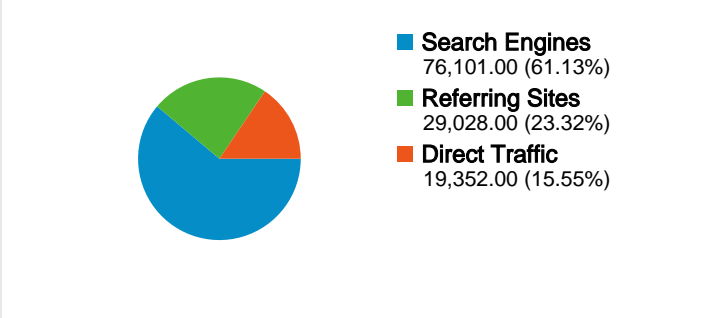

Traffic Sources Overview

Content Overview

Pages	Pageviews	% Pageviews
/	61,540	7.83%
/forumdisplay.php?f=145	18,185	2.31%
/usercp.php	17,049	2.17%
/forumdisplay.php?f=147	16,199	2.06%
/private.php	12,573	1.60%